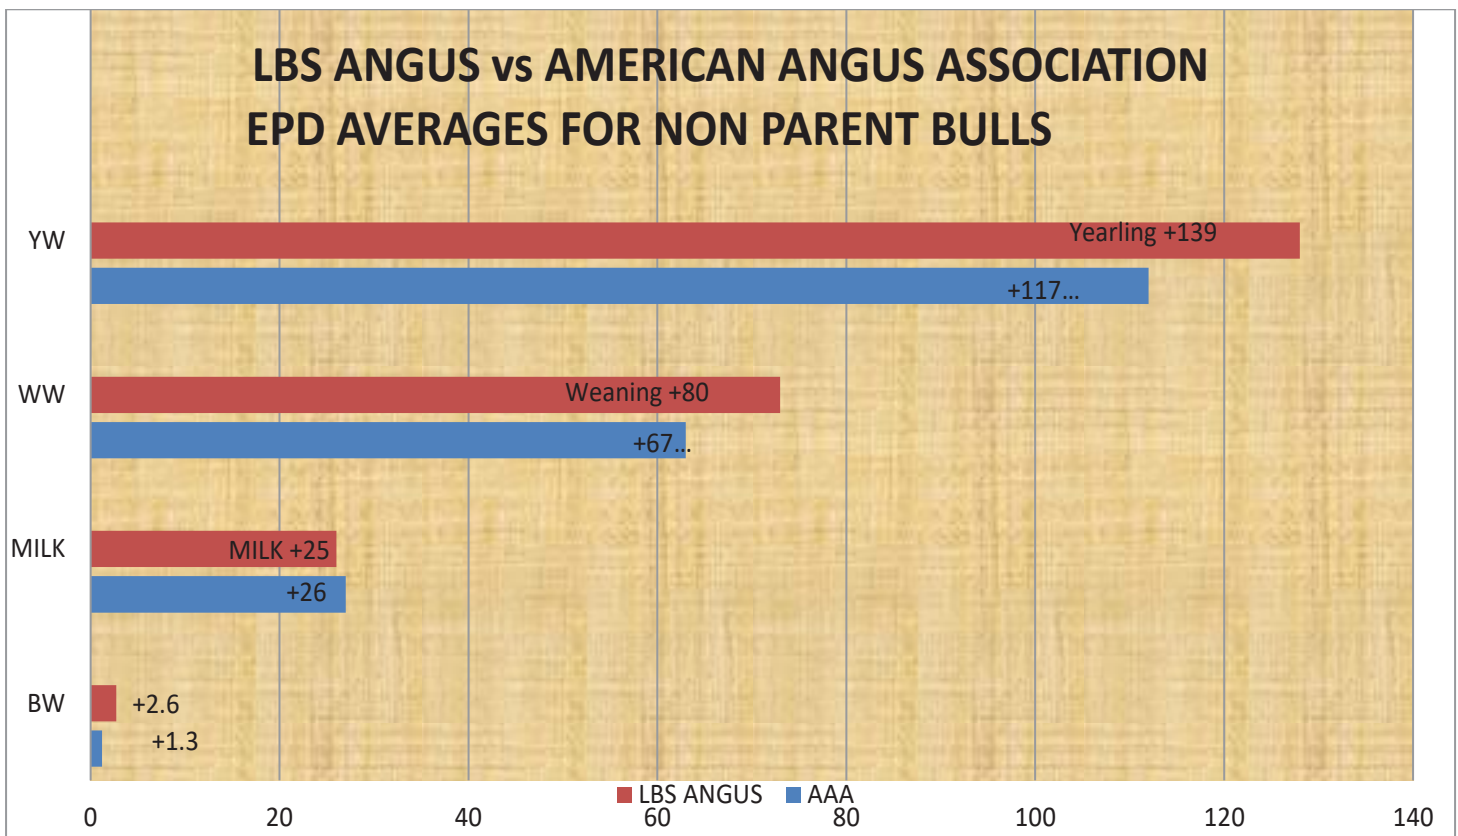

ROBERT 1-701-570-6441

DEAN PRICE 1-701-351-3326

AUCTIONEERS:

AMBER HAUGLAND 1-701-641-8792

BRUCE JOHNSON 1-701-570-0324

ALL OF THE EPD'S OF THE SELLING ARE OFFICIAL AMERICAN ANGUS ASSOCIATION EPD'S FROM THE NEW SPRING 2024 REPORT.